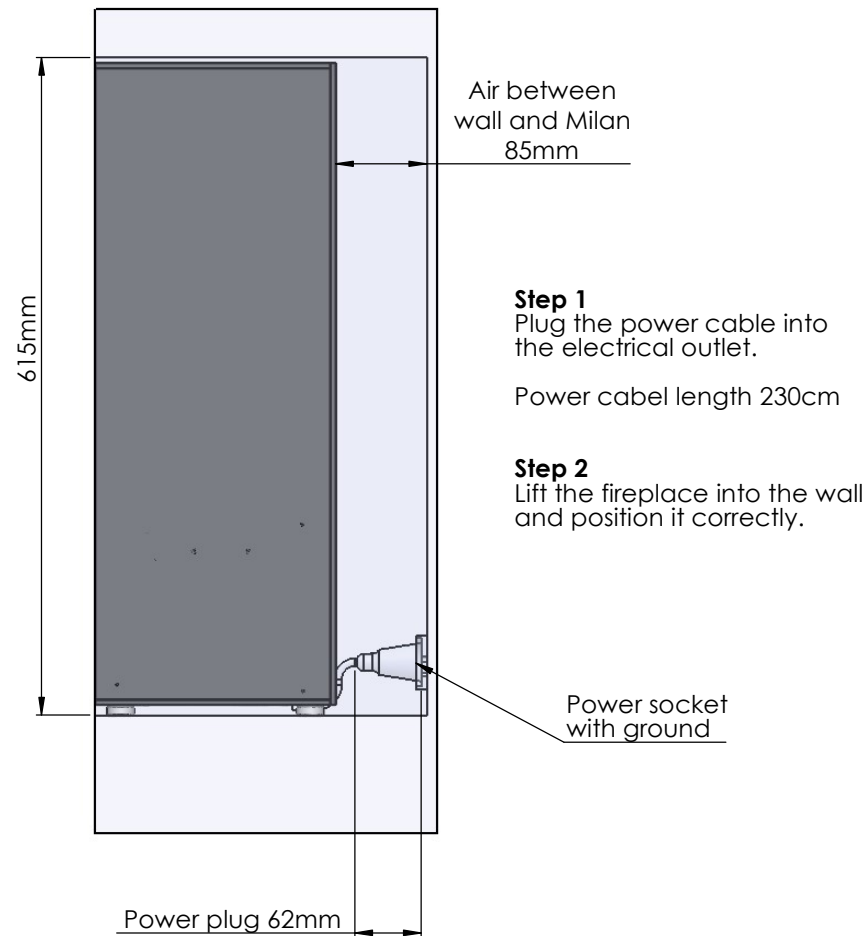

BLUETOOTH CODE:

REKV. NO. :

DELIVERY FROM WEEK:

Front View

Side View

- Step 1**  
Plug the power cable into the electrical outlet.  
Power cable length 230cm
- Step 2**  
Lift the fireplace into the wall and position it correctly.

Top View

|  |            |   |  |                   |
|--|------------|---|--|-------------------|
| <b>Dimensions are in millimeters</b>   |            | Decoflame ApS<br>Vang Mark 2<br>9380 Vestbjerg<br>Denmark<br>Tlf: +45 9630 4800 | <br>decoflame | <b>SCALE: 1:5</b> |
| Date   | 18-02-2026 | bestilling@decoflame.dk   |  | FORMAT: A3        |
| REVISION:  |            | Order Number - Customer - Reference:  | Milan 720 Wall Recess Scenario 1   |                   |
| Author:  | JDR        | Customer Approval Signature - Date  |  |                   |
| Copyright of Decoflame ApS Denmark, whose property this document remains. No part thereof may be disclosed, copied, duplicated or in any other way made use of, except with the approval of Decoflame ApS. |            |   |  |                   |

Front View

Side View

Top View

|  |            |   |  |                   |
|--|------------|---|--|-------------------|
| <b>Dimensions are in millimeters</b>   |            | Decoflame Aps<br>Vang Mark 2<br>9380 Vestbjerg<br>Denmark<br>Tlf: +45 9630 4800 | <br>decoflame | <b>SCALE: 1:5</b> |
| Date   | 18-02-2026 | bestilling@decoflame.dk   |  | FORMAT: A3        |
| REVISION:  |            |   |  |                   |
| Author:  | JDR        | Order Number - Customer - Reference:<br>Milan 720 Wall Recess Scenario 2        |  |                   |
| Copyright of Decoflame Aps Denmark, whose property this document remains. No part thereof may be disclosed, copied, duplicated or in any other way made use of, except with the approval of Decoflame Aps. |            | Customer Approval Signature - Date  |  |                   |