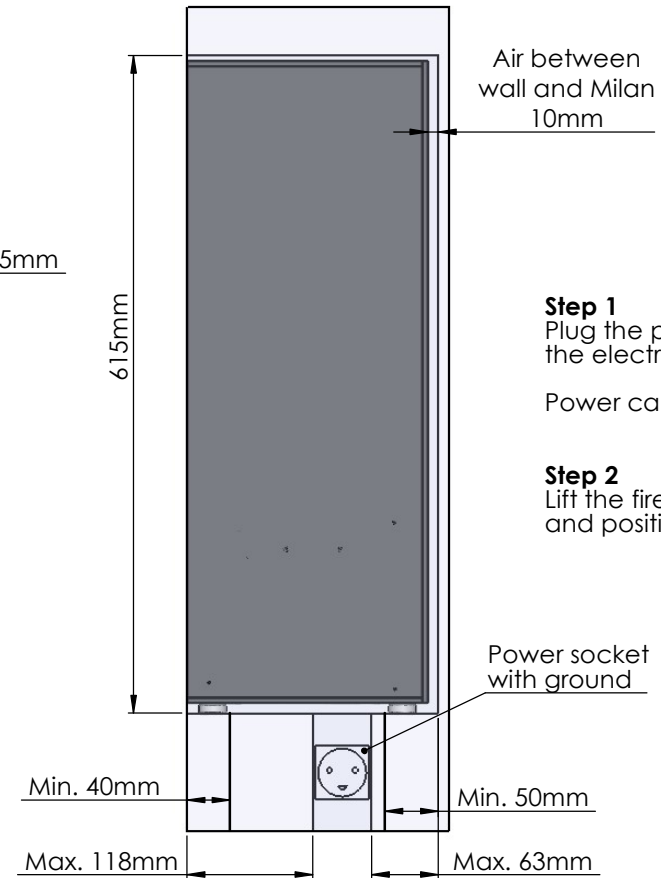

BLUETOOTH CODE:

REKV. NO. :

DELIVERY FROM WEEK:

Front View

Side View

- Step 1**  
Plug the power cable into the electrical outlet.  
Power cable length 230cm
- Step 2**  
Lift the fireplace into the wall and position it correctly.

Top View

|  |            |   |  |                   |
|--|------------|---|--|-------------------|
| <b>Dimensions are in millimeters</b>   |            | Decoflame ApS<br>Vang Mark 2<br>9380 Vestbjerg<br>Denmark<br>Tlf: +45 9630 4800 | <br>decoflame | <b>SCALE: 1:5</b> |
| Date   | 18-02-2026 | bestilling@decoflame.dk   |  | FORMAT: A3        |
| REVISION:  |            | Order Number - Customer - Reference:  | Milan 720 Wall Recess Scenario 1   |                   |
| Author:  | JDR        | Customer Approval Signature - Date  |  |                   |
| Copyright of Decoflame ApS Denmark, whose property this document remains. No part thereof may be disclosed, copied, duplicated or in any other way made use of, except with the approval of Decoflame ApS. |            |   |  |                   |

Front View

Side View

Top View

|  |            |   |  |                   |
|--|------------|---|--|-------------------|
| <b>Dimensions are in millimeters</b>   |            | Decoflame Aps<br>Vang Mark 2<br>9380 Vestbjerg<br>Denmark<br>Tlf: +45 9630 4800 | <br>decoflame | <b>SCALE: 1:5</b> |
| Date   | 18-02-2026 | bestilling@decoflame.dk   |  | FORMAT: A3        |
| REVISION:  |            |   |  |                   |
| Author:  | JDR        | Order Number - Customer - Reference:<br>Milan 720 Wall Recess Scenario 2        |  |                   |
| Copyright of Decoflame Aps Denmark, whose property this document remains. No part thereof may be disclosed, copied, duplicated or in any other way made use of, except with the approval of Decoflame Aps. |            | Customer Approval Signature - Date  |  |                   |