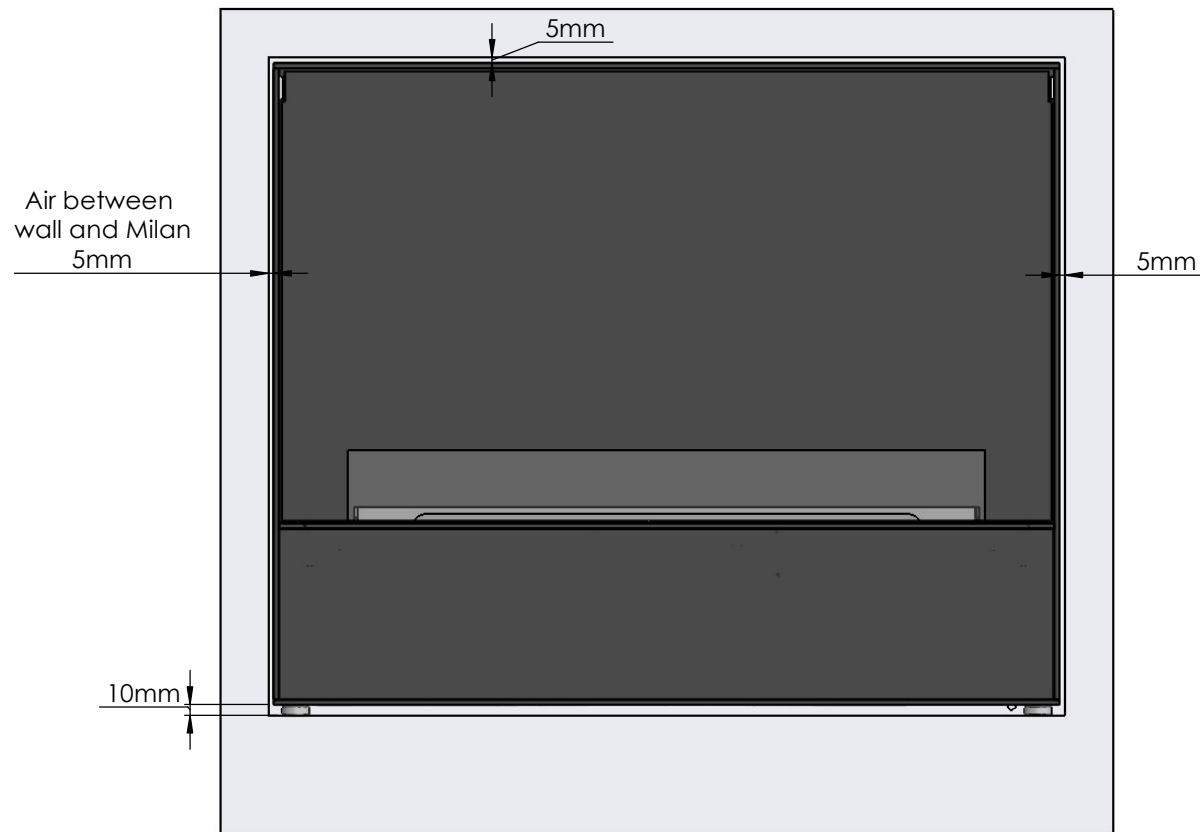

BLUETOOTH CODE:

REKV. NO. :

DELIVERY FROM WEEK:

Front View

Side View

- Step 1**  
Plug the power cable into the electrical outlet.  
Power cable length 230cm
- Step 2**  
Lift the fireplace into the wall and position it correctly.

Top View

|  |            |   |  |                   |
|--|------------|---|--|-------------------|
| <b>Dimensions are in millimeters</b>   |            | Decoflame ApS<br>Vang Mark 2<br>9380 Vestbjerg<br>Denmark<br>Tlf: +45 9630 4800 | <br>decoflame | <b>SCALE: 1:5</b> |
| Date   | 18-02-2026 | bestilling@decoflame.dk   |  | FORMAT: A3        |
| REVISION:  |            | Order Number - Customer - Reference:  | Milan 720 Wall Recess Scenario 1   |                   |
| Author:  | JDR        | Customer Approval Signature - Date  |  |                   |
| Copyright of Decoflame ApS Denmark, whose property this document remains. No part thereof may be disclosed, copied, duplicated or in any other way made use of, except with the approval of Decoflame ApS. |            |   |  |                   |

Front View

Side View

Top View

|  |            |   |  |                   |
|--|------------|---|--|-------------------|
| <b>Dimensions are in millimeters</b>   |            | Decoflame Aps<br>Vang Mark 2<br>9380 Vestbjerg<br>Denmark<br>Tlf: +45 9630 4800 | <br>decoflame | <b>SCALE: 1:5</b> |
| Date   | 18-02-2026 | bestilling@decoflame.dk   |  | FORMAT: A3        |
| REVISION:  |            |   |  |                   |
| Author:  | JDR        | Order Number - Customer - Reference:<br>Milan 720 Wall Recess Scenario 2        |  |                   |
| Copyright of Decoflame Aps Denmark, whose property this document remains. No part thereof may be disclosed, copied, duplicated or in any other way made use of, except with the approval of Decoflame Aps. |            | Customer Approval Signature - Date  |  |                   |