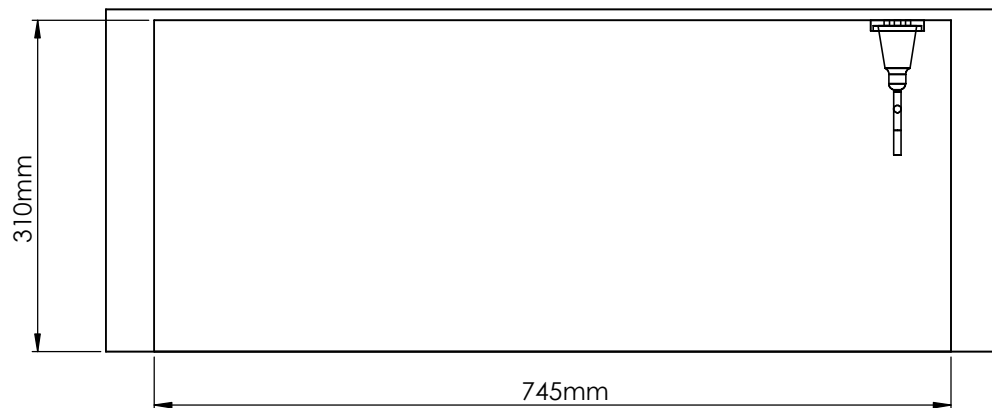

Top View

|  |            |   |  |                   |
|--|------------|---|--|-------------------|
| <b>Dimensions are in millimeters</b>   |            | Decoflame ApS<br>Vang Mark 2<br>9380 Vestbjerg<br>Denmark<br>Tlf: +45 9630 4800 | <br>decoflame | <b>SCALE: 1:5</b> |
| Date   | 18-02-2026 | bestilling@decoflame.dk   |  | FORMAT: A3        |
| REVISION:  |            | Order Number - Customer - Reference:  | Milan 720 Wall Recess Scenario 1   |                   |
| Author:  | JDR        | Customer Approval Signature - Date  |  |                   |
| Copyright of Decoflame ApS Denmark, whose property this document remains. No part thereof may be disclosed, copied, duplicated or in any other way made use of, except with the approval of Decoflame ApS. |            |   |  |                   |

Front View

Side View

Top View

|  |            |   |  |                   |
|--|------------|---|--|-------------------|
| <b>Dimensions are in millimeters</b>   |            | Decoflame Aps<br>Vang Mark 2<br>9380 Vestbjerg<br>Denmark<br>Tlf: +45 9630 4800 | <br>decoflame | <b>SCALE: 1:5</b> |
| Date   | 18-02-2026 | bestilling@decoflame.dk   |  | FORMAT: A3        |
| REVISION:  |            |   |  |                   |
| Author:  | JDR        | Order Number - Customer - Reference:<br>Milan 720 Wall Recess Scenario 2        |  |                   |
| Copyright of Decoflame Aps Denmark, whose property this document remains. No part thereof may be disclosed, copied, duplicated or in any other way made use of, except with the approval of Decoflame Aps. |            | Customer Approval Signature - Date  |  |                   |