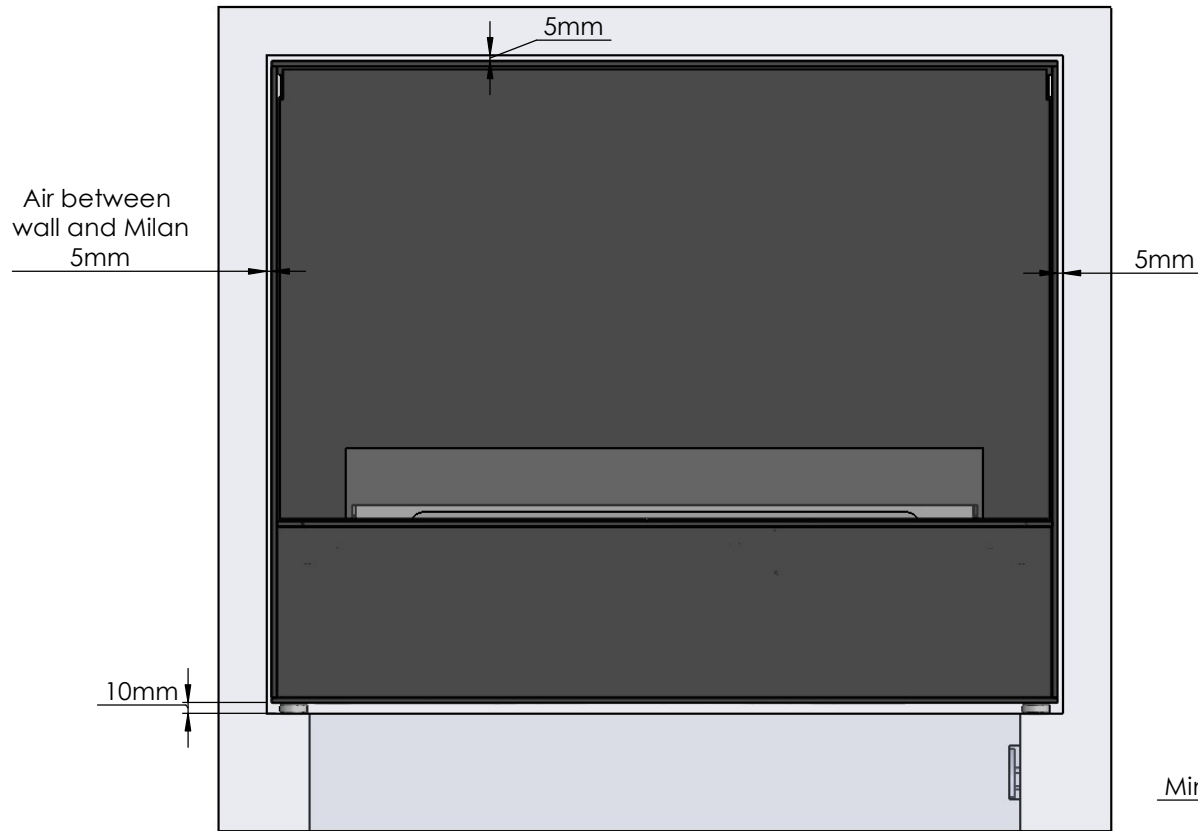

BLUETOOTH CODE:

REKV. NO. :

DELIVERY FROM WEEK:

Front View

Side View

- Step 1**  
Plug the power cable into the electrical outlet.  
Power cable length 230cm
- Step 2**  
Lift the fireplace into the wall and position it correctly.

Top View

|  |            |   |  |                   |
|--|------------|---|--|-------------------|
| <b>Dimensions are in millimeters</b>   |            | Decoflame ApS<br>Vang Mark 2<br>9380 Vestbjerg<br>Denmark<br>Tlf: +45 9630 4800 | <br>decoflame | <b>SCALE: 1:5</b> |
| Date   | 18-02-2026 | bestilling@decoflame.dk   |  | FORMAT: A3        |
| REVISION:  |            | Order Number - Customer - Reference:  | Milan 720 Wall Recess Scenario 1   |                   |
| Author:  | JDR        | Customer Approval Signature - Date  |  |                   |
| Copyright of Decoflame ApS Denmark, whose property this document remains. No part thereof may be disclosed, copied, duplicated or in any other way made use of, except with the approval of Decoflame ApS. |            |   |  |                   |

Front View

Side View

Top View

|  |            |   |  |                   |
|--|------------|---|--|-------------------|
| <b>Dimensions are in millimeters</b>   |            | Decoflame Aps<br>Vang Mark 2<br>9380 Vestbjerg<br>Denmark<br>Tlf: +45 9630 4800 | <br>decoflame | <b>SCALE: 1:5</b> |
| Date   | 18-02-2026 | bestilling@decoflame.dk   |  | FORMAT: A3        |
| REVISION:  |            |   |  |                   |
| Author:  | JDR        | Order Number - Customer - Reference:<br>Milan 720 Wall Recess Scenario 2        |  |                   |
| Copyright of Decoflame Aps Denmark, whose property this document remains. No part thereof may be disclosed, copied, duplicated or in any other way made use of, except with the approval of Decoflame Aps. |            | Customer Approval Signature - Date  |  |                   |