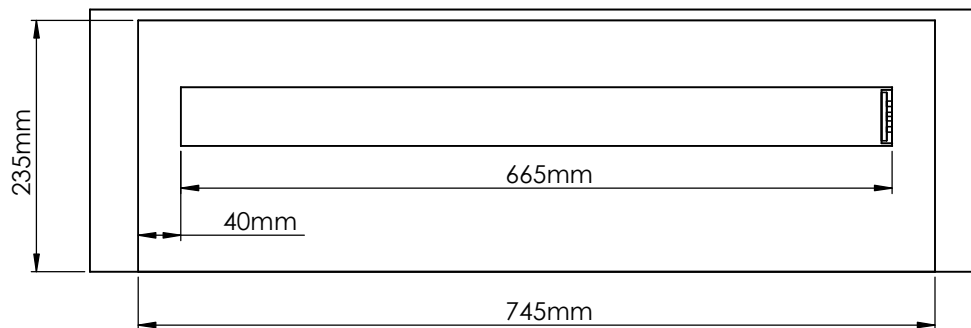

BLUETOOTH CODE:

REKV. NO. :

DELIVERY FROM WEEK:

Front View

Side View

- Step 1**  
Plug the power cable into the electrical outlet.  
Power cable length 230cm
- Step 2**  
Lift the fireplace into the wall and position it correctly.

Top View

|  |            |   |  |                   |
|--|------------|---|--|-------------------|
| <b>Dimensions are in millimeters</b>   |            | Decoflame ApS<br>Vang Mark 2<br>9380 Vestbjerg<br>Denmark<br>Tlf: +45 9630 4800 | <br>decoflame | <b>SCALE: 1:5</b> |
| Date   | 18-02-2026 | bestilling@decoflame.dk   |  | FORMAT: A3        |
| REVISION:  |            | Order Number - Customer - Reference:  | Milan 720 Wall Recess Scenario 1   |                   |
| Author:  | JDR        | Customer Approval Signature - Date  |  |                   |
| Copyright of Decoflame ApS Denmark, whose property this document remains. No part thereof may be disclosed, copied, duplicated or in any other way made use of, except with the approval of Decoflame ApS. |            |   |  |                   |

Front View

Side View

Top View

|  |            |   |  |                   |
|--|------------|---|--|-------------------|
| <b>Dimensions are in millimeters</b>   |            | Decoflame Aps<br>Vang Mark 2<br>9380 Vestbjerg<br>Denmark<br>Tlf: +45 9630 4800 | <br>decoflame | <b>SCALE: 1:5</b> |
| Date   | 18-02-2026 | bestilling@decoflame.dk   |  | FORMAT: A3        |
| REVISION:  |            |   |  |                   |
| Author:  | JDR        | Order Number - Customer - Reference:<br>Milan 720 Wall Recess Scenario 2        |  |                   |
| Copyright of Decoflame Aps Denmark, whose property this document remains. No part thereof may be disclosed, copied, duplicated or in any other way made use of, except with the approval of Decoflame Aps. |            | Customer Approval Signature - Date  |  |                   |