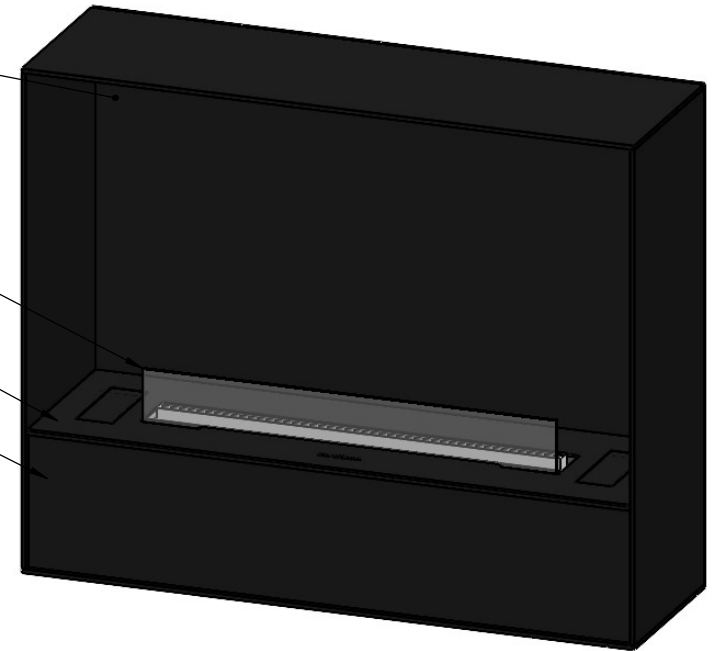

DK - VAREN.
UK - ITEM NO.

69000

Milan 720

Burner: Denver 720 F2

With Remote control, To flame levels

Front plate: Black

Back plate: Black

Topplate: Black

Glass: Clear

Dimensions in millimeters Page 1 / 1

Decoflame Aps
Vang Mark 2
9380 Vestbjerg
Denmark
Tlf: +45 9630 4800

bestilling@decoflame.dk

BLUETOOTH CODE:

REKV. NO. :

DELIVERY FROM WEEK: