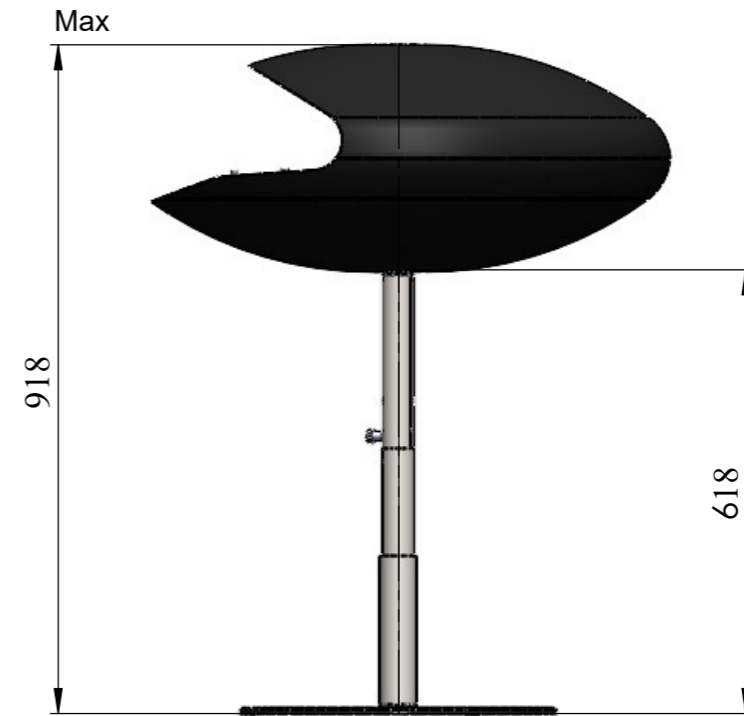

Decoflame® Espoo Floor Teleskop, Black Manual burner, electronic ignition

Dimensions are in millimeters		Decoflame Aps Vang Mark 2 9380 Vestbjerg Denmark Tlf: +45 9630 4800 	SCALE: 1:10
Date	02 - 04 - 2024		bestilling@decoflame.dk
REVISION:		Order Number - Customer - Reference:	
Author:	JDR	PRINCIPLE Espoo - Floor Teleskop	
Copyright of Decoflame ApS Denmark, whose property this document remains. No part thereof may be disclosed, copied, duplicated or in any other way made use of, except with the approval of Decoflame ApS.		Customer Approval Signature - Date	

Dimensions are in millimeters		Decoflame ApS Vang Mark 2 9380 Vestbjerg Denmark Tlf: +45 9630 4800 	SCALE: 1:10
Date	02 - 04 - 2024		bestilling@decoflame.dk
REVISION:		Order Number - Customer - Reference:	
Author:	JDR	PRINCIPLE Espoo - Floor Teleskop	
Copyright of Decoflame ApS Denmark, whose property this document remains. No part thereof may be disclosed, copied, duplicated or in any other way made use of, except with the approval of Decoflame ApS.		Customer Approval Signature - Date	