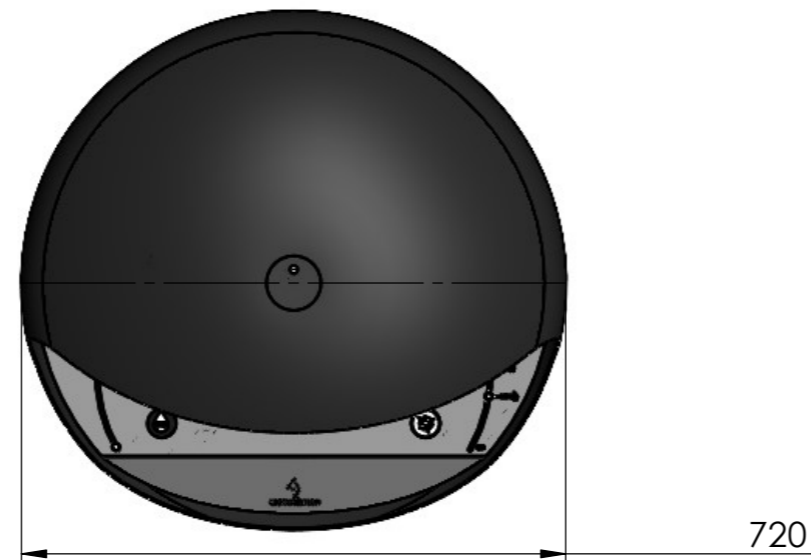

Decoflame® Espoo Floor Teleskop, Black Manual burner, electronic ignition

Dimensions are in millimeters		Decoflame Aps Vang Mark 2 9380 Vestbjerg Denmark Tlf: +45 9630 4800 	SCALE: 1:10
Date	02 - 04 - 2024		bestilling@decoflame.dk
REVISION:		Order Number - Customer - Reference:	
Author:	JDR	PRINCIPLE Espoo - Floor Teleskop	
Copyright of Decoflame ApS Denmark, whose property this document remains. No part thereof may be disclosed, copied, duplicated or in any other way made use of, except with the approval of Decoflame ApS.		Customer Approval Signature - Date	

Dimensions are in millimeters		Decoflame ApS Vang Mark 2 9380 Vestbjerg Denmark Tlf: +45 9630 4800 	SCALE: 1:10
Date	02 - 04 - 2024		bestilling@decoflame.dk
REVISION:		Order Number - Customer - Reference:	
Author:	JDR	PRINCIPLE Espoo - Floor Teleskop	
Copyright of Decoflame ApS Denmark, whose property this document remains. No part thereof may be disclosed, copied, duplicated or in any other way made use of, except with the approval of Decoflame ApS.		Customer Approval Signature - Date	