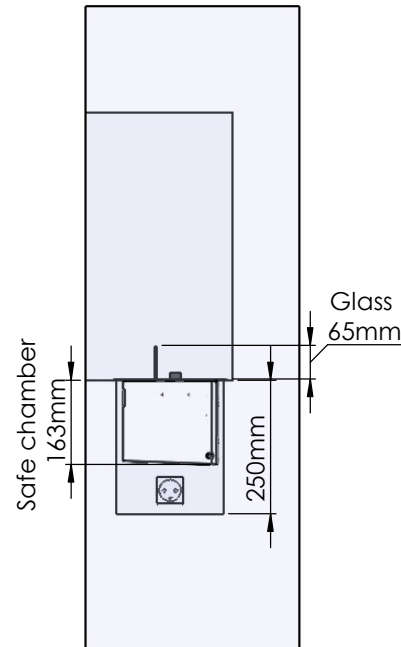

Wall cut-out dimensions

PRINCIPLE
72804

Denver F2
720

Flame Tray 600mm
With Remote control, Two flame levels
65mm high glass screen

Dimensions in millimeters Page 1 / 1

Decoflame Aps
Vang Mark 2
9380 Vestbjerg
Denmark
Tlf: +45 9630 4800

bestilling@decoflame.dk

Order: -

Customer: -

REKV. NO. : -

Dato: -