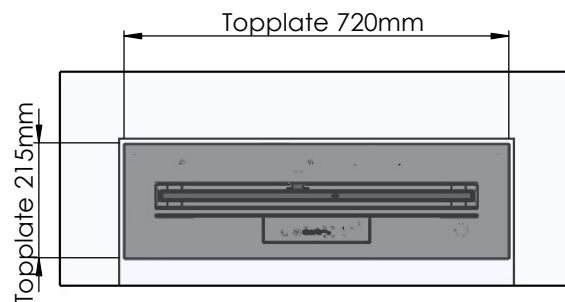

Wall cut-out dimensions

PRINCIPLE
72804

Denver F2
720

Flame Tray 600mm
With Remote control, Two flame levels
65mm high glass screen

Dimensions in millimeters Page 1 / 1

Decoflame Aps
Vang Mark 2
9380 Vestbjerg
Denmark
Tlf: +45 9630 4800

bestilling@decoflame.dk

Order: -

Customer: -

REKV. NO. : -

Dato: -