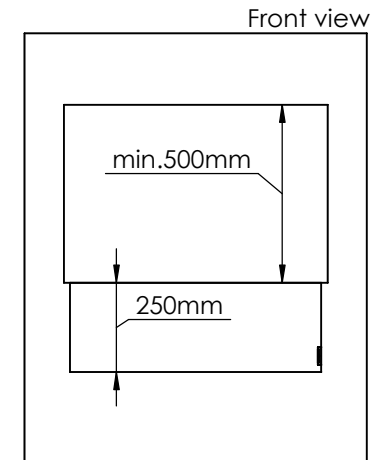

Wall cut-out dimensions

PRINCIPLE
72804

Denver F2
720

Flame Tray 600mm
With Remote control, Two flame levels
65mm high glass screen

Dimensions in millimeters Page 1 / 1

Decoflame Aps
Vang Mark 2
9380 Vestbjerg
Denmark
Tlf: +45 9630 4800

bestilling@decoflame.dk

Order: -

Customer: -

REKV. NO. : -

Dato: -