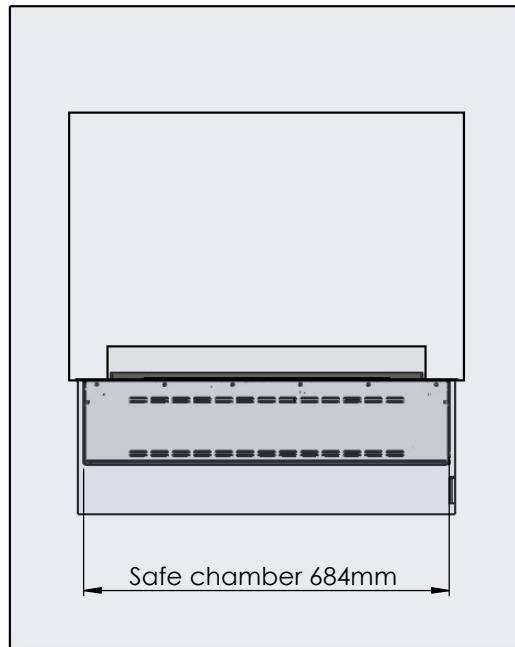

Wall cut-out dimensions

PRINCIPLE
72804

Denver F2
720

Flame Tray 600mm
With Remote control, Two flame levels
65mm high glass screen

Dimensions in millimeters Page 1 / 1

Decoflame Aps
Vang Mark 2
9380 Vestbjerg
Denmark
Tlf: +45 9630 4800

bestilling@decoflame.dk

Order: -

Customer: -

REKV. NO. : -

Dato: -