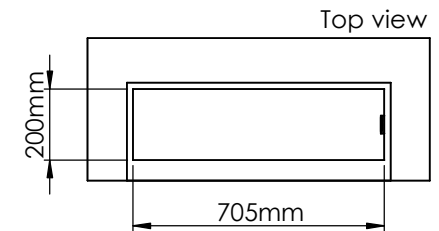

Wall cut-out dimensions

PRINCIPLE
72804

Denver F2
720

Flame Tray 600mm
With Remote control, Two flame levels
65mm high glass screen

Dimensions in millimeters Page 1 / 1

Decoflame Aps
Vang Mark 2
9380 Vestbjerg
Denmark
Tlf: +45 9630 4800

bestilling@decoflame.dk

Order: -

Customer: -

REKV. NO. : -

Dato: -