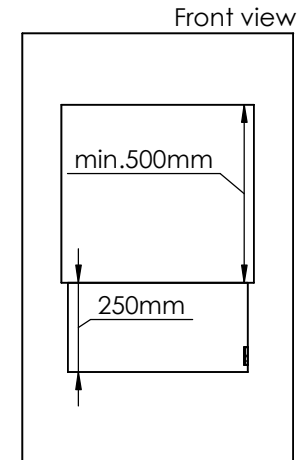

Wall cut-out dimensions

PRINCIPLE
72800

Denver F2
520

Flame Tray 400mm
With Remote control, Tow flame levels
65mm high glass screen

Dimensions in millimeters Page 1 / 1

Decoflame Aps
Vang Mark 2
9380 Vestbjerg
Denmark
Tlf: +45 9630 4800

bestilling@decoflame.dk

Order: -

Customer: -

REKV. NO. : -

Date: -