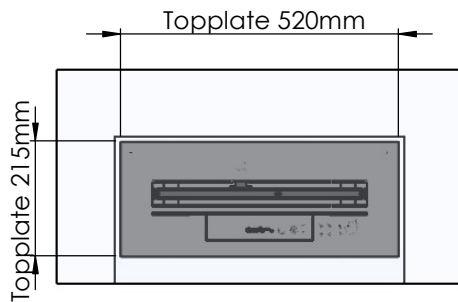

Wall cut-out dimensions

PRINCIPLE
72800

Denver F2
520

Flame Tray 400mm
With Remote control, Tow flame levels
65mm high glass screen

Dimensions in millimeters Page 1 / 1

Decoflame Aps
Vang Mark 2
9380 Vestbjerg
Denmark
Tlf: +45 9630 4800

bestilling@decoflame.dk

Order: -

Customer: -

REKV. NO. : -

Date: -