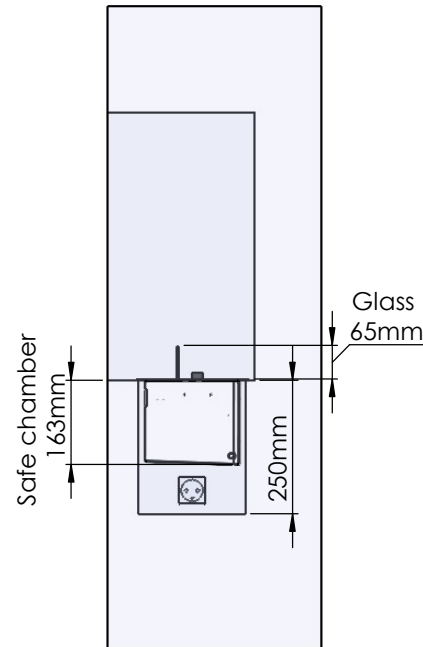

Wall cut-out dimensions

PRINCIPLE
72800

Denver F2
520

Flame Tray 400mm
With Remote control, Tow flame levels
65mm high glass screen

Dimensions in millimeters Page 1 / 1

Decoflame Aps
Vang Mark 2
9380 Vestbjerg
Denmark
Tlf: +45 9630 4800

bestilling@decoflame.dk

Order: -

Customer: -

REKV. NO. : -

Date: -