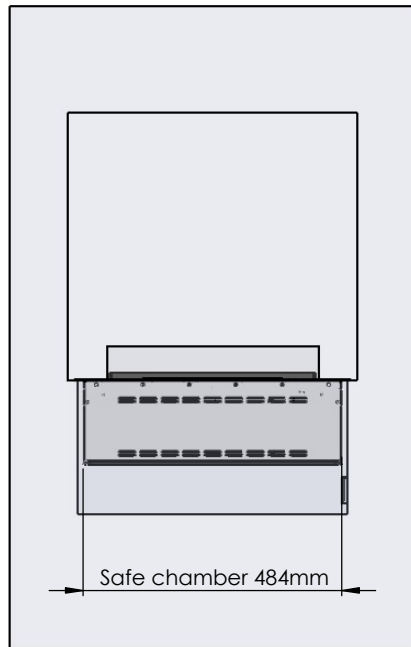

Wall cut-out dimensions

PRINCIPLE
72800

Denver F2
520

Flame Tray 400mm
With Remote control, Tow flame levels
65mm high glass screen

Dimensions in millimeters Page 1 / 1

Decoflame Aps
Vang Mark 2
9380 Vestbjerg
Denmark
Tlf: +45 9630 4800

bestilling@decoflame.dk

Order: -

Customer: -

REKV. NO. : -

Date: -