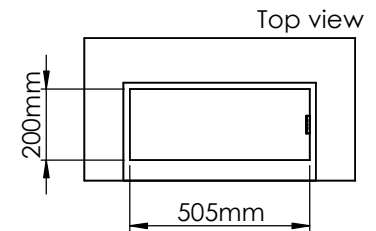

Wall cut-out dimensions

PRINCIPLE
72800

Denver F2
520

Flame Tray 400mm
With Remote control, Tow flame levels
65mm high glass screen

Dimensions in millimeters Page 1 / 1

Decoflame Aps
Vang Mark 2
9380 Vestbjerg
Denmark
Tlf: +45 9630 4800

bestilling@decoflame.dk

Order: -

Customer: -

REKV. NO. : -

Date: -