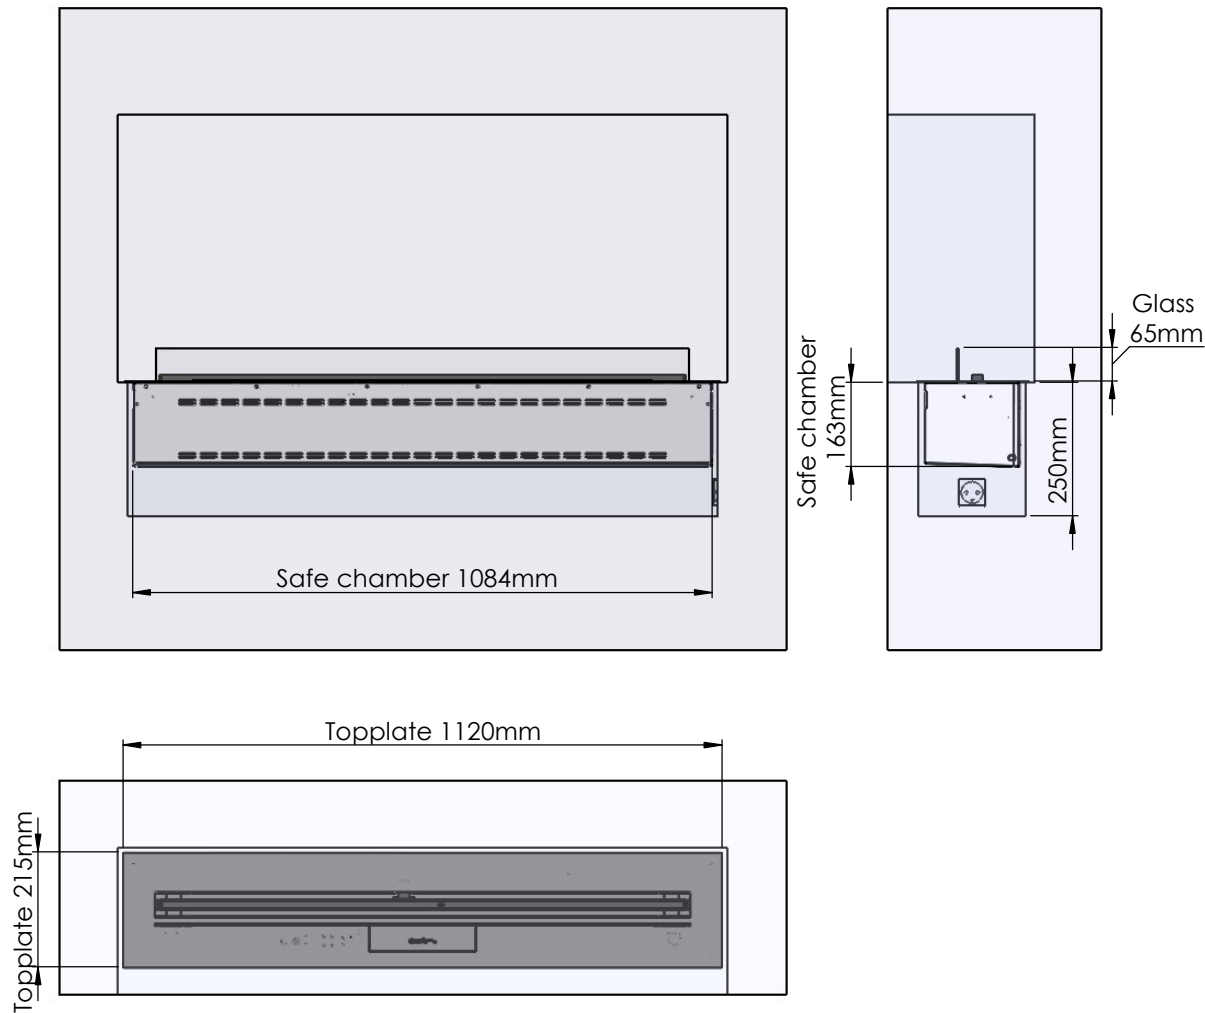

Wall cut-out dimensions

PRINCIPLE
72808

Denver F2
1120

Flame Tray 1000mm
With Remote control, Two flame levels
65mm high glass screen

Dimensions in millimeters Page 1 / 1

Decoflame ApS
Vang Mark 2
9380 Vestbjerg
Denmark
Tlf: +45 9630 4800

decoflame

bestilling@decoflame.dk

Order: -

Customer: -

REKV. NO.: -

Date: -