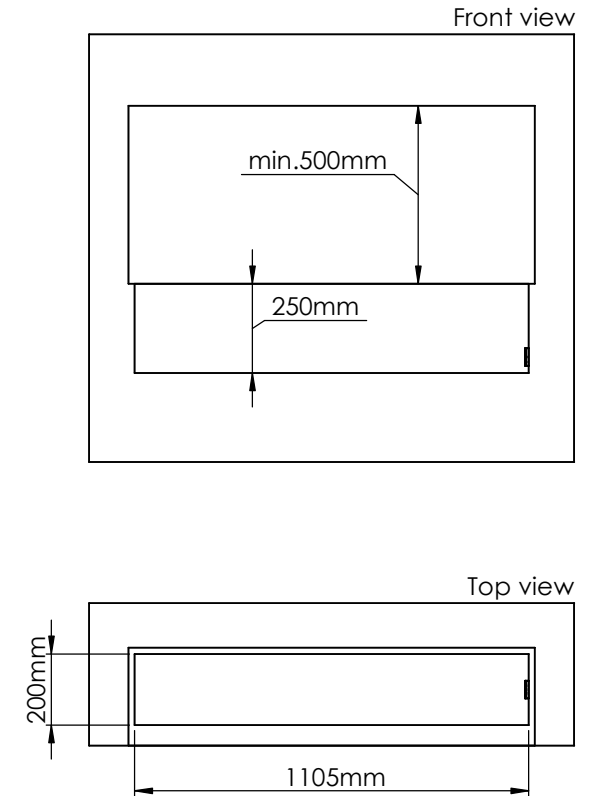

Wall cut-out dimensions

PRINCIPLE
72808

Denver F2
1120

Flame Tray 1000mm
With Remote control, Two flame levels
65mm high glass screen

Dimensions in millimeters Page 1 / 1

Decoflame ApS
Vang Mark 2
9380 Vestbjerg
Denmark
Tlf: +45 9630 4800

decoflame

bestilling@decoflame.dk

Order: -

Customer: -

REKV. NO.: -

Date: -