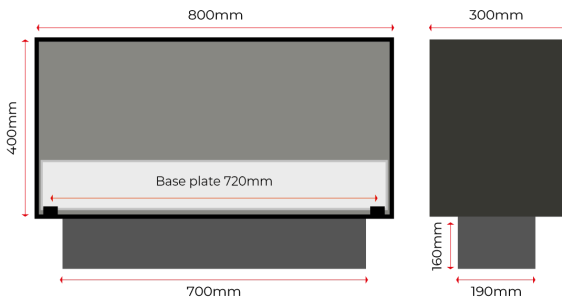

MANUAL FILLING

Use the tap included with the bioethanol container. An External Fuel Pump is available as an optional upgrade for easier handling."

GENERAL INFORMATION

Model	Montreal 800 mm
Configuration	Open to Front
Included Burner	Manual Burner 600 mm
Operation Type	Manual
Production	Made in Denmark

DESIGN & MATERIALS

Material	Stainless steel / Powder coated aluminum
Finish	Standard black powder coating
Glass Quality	Tempered diamond clear glass
Standard Glass	1x Low Glass