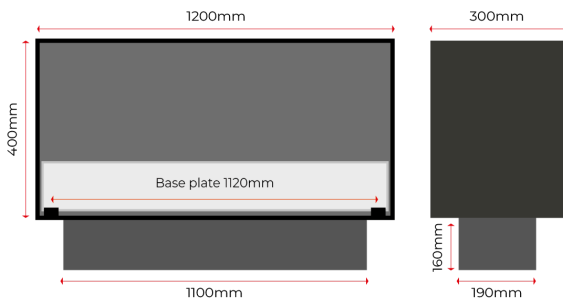

MANUAL FILLING

Use the tap included with the bioethanol container. An External Fuel Pump is available as an optional upgrade for easier handling."

GENERAL INFORMATION

Model	Montreal 1200 mm
Configuration	Open to Front
Included Burner	Manual Burner 900 mm
Operation Type	Manual
Production	Made in Denmark

DESIGN & MATERIALS

Material	Stainless steel / Powder coated aluminum
Finish	Standard black powder coating
Glass Quality	Tempered diamond clear glass
Standard Glass	1x Low Glass