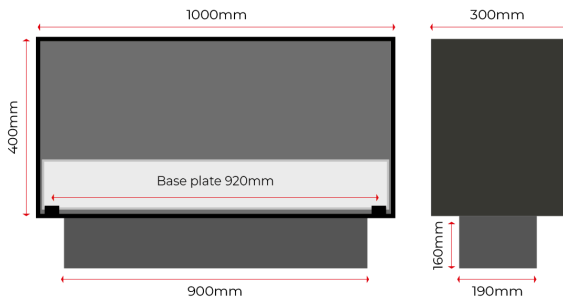

MANUAL FILLING

Use the tap included with the bioethanol container. An External Fuel Pump is available as an optional upgrade for easier handling."

GENERAL INFORMATION

Model	Montreal 1000 mm
Configuration	Open to Front
Included Burner	Manual Burner 800 mm
Operation Type	Manual
Production	Made in Denmark

DESIGN & MATERIALS

Material	Stainless steel / Powder coated aluminum
Finish	Standard black powder coating
Glass Quality	Tempered diamond clear glass
Standard Glass	1x Low Glass